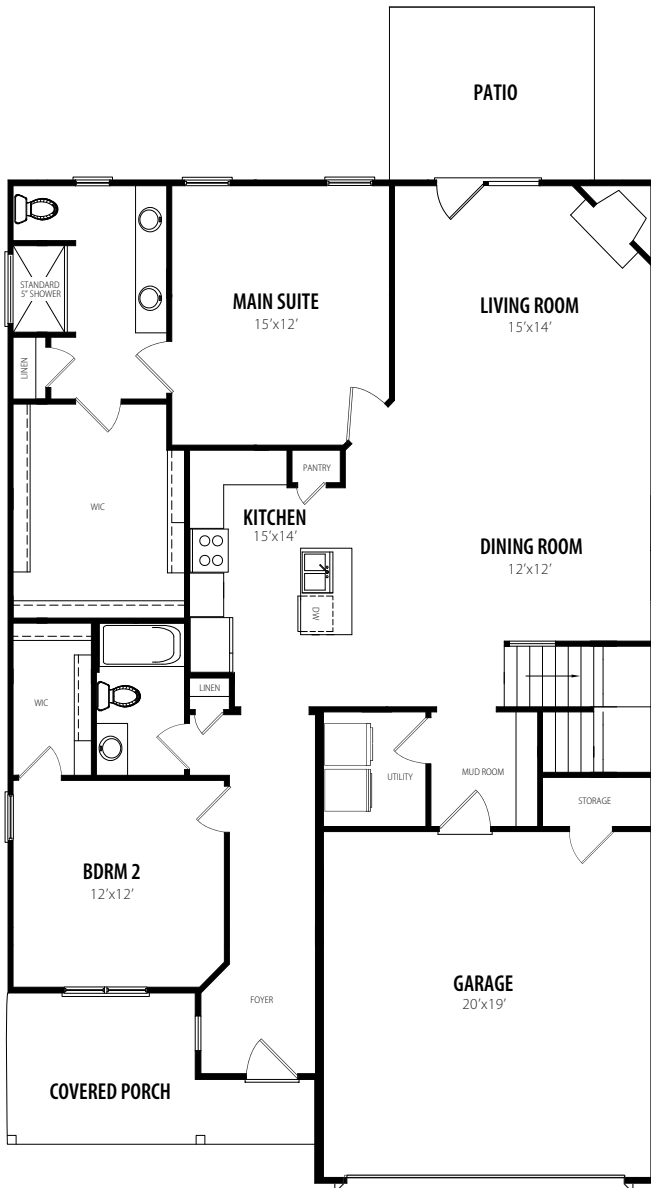

MITCHELL

3 Bedroom, 3 Bath, 2,300 Sq.Ft.

RIVER WILD

STAYWILD.COM

RIVERWILD HOMES | 114 W. Main Street, Clayton, NC 27520 | 919.813.0123

RiverWILD refers to RiverWILD, LLC and/or its affiliates. All actions are taken on behalf of RiverWILD Real Estate, LLC
 *Prices, plans, dimensions, features, specifications, materials, and availability of homes or communities are subject to change without notice or obligation. Illustrations are artist's depictions only and may differ from completed improvements. Photos, videos and virtual tours may not accurately represent specifications, selections or floorplan options available in every community.

Floorplan Options

**MUDROOM BENCH
W/ COAT HOOKS**

**MAIN SUITE
ADA OPTION**

**MAIN SUITE
TUB / SHOWER COMBO
OPTION**

**MAIN SUITE
GARDEN TUB / SHOWER
OPTION**

Optional Elevation