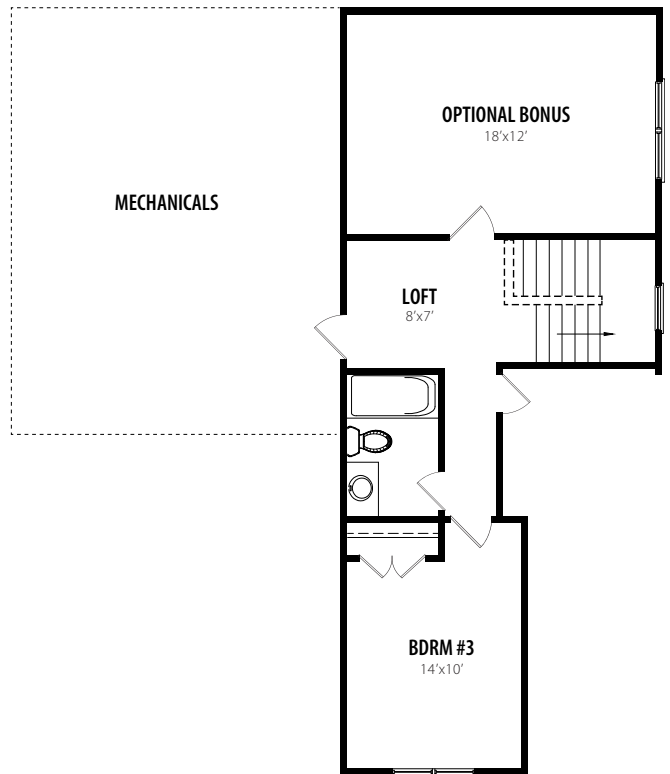

MITCHELL

3 Bedroom, 3 Bath, 2,300 Sq.Ft.

RIVER WILD

STAYWILD.COM

RIVERWILD HOMES | 114 W. Main Street, Clayton, NC 27520 | 919.813.0123

RiverWILD refers to RiverWILD, LLC and/or its affiliates. All actions are taken on behalf of RiverWILD Real Estate, LLC
 *Prices, plans, dimensions, features, specifications, materials, and availability of homes or communities are subject to change without notice or obligation. Illustrations are artist's depictions only and may differ from completed improvements. Photos, videos and virtual tours may not accurately represent specifications, selections or floorplan options available in every community.

Floorplan Options

**MUDROOM BENCH
W/ COAT HOOKS**

**MAIN SUITE
ADA OPTION**

**MAIN SUITE
TUB / SHOWER COMBO
OPTION**

**MAIN SUITE
GARDEN TUB / SHOWER
OPTION**

Optional Elevation