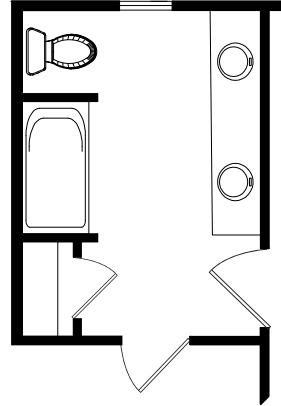

MITCHELL

3 Bedroom, 3 Bath, 2,300 Sq.Ft.

RIVER WILD

STAYWILD.COM

RIVERWILD HOMES | 114 W. Main Street, Clayton, NC 27520 | 919.813.0123

RiverWILD refers to RiverWILD, LLC and/or its affiliates. All actions are taken on behalf of RiverWILD Real Estate, LLC
 *Prices, plans, dimensions, features, specifications, materials, and availability of homes or communities are subject to change without notice or obligation. Illustrations are artist's depictions only and may differ from completed improvements. Photos, videos and virtual tours may not accurately represent specifications, selections or floorplan options available in every community.

Floorplan Options

**MUDROOM BENCH
W/ COAT HOOKS**

**MAIN SUITE
ADA OPTION**

**MAIN SUITE
TUB / SHOWER COMBO
OPTION**

**MAIN SUITE
GARDEN TUB / SHOWER
OPTION**

Optional Elevation