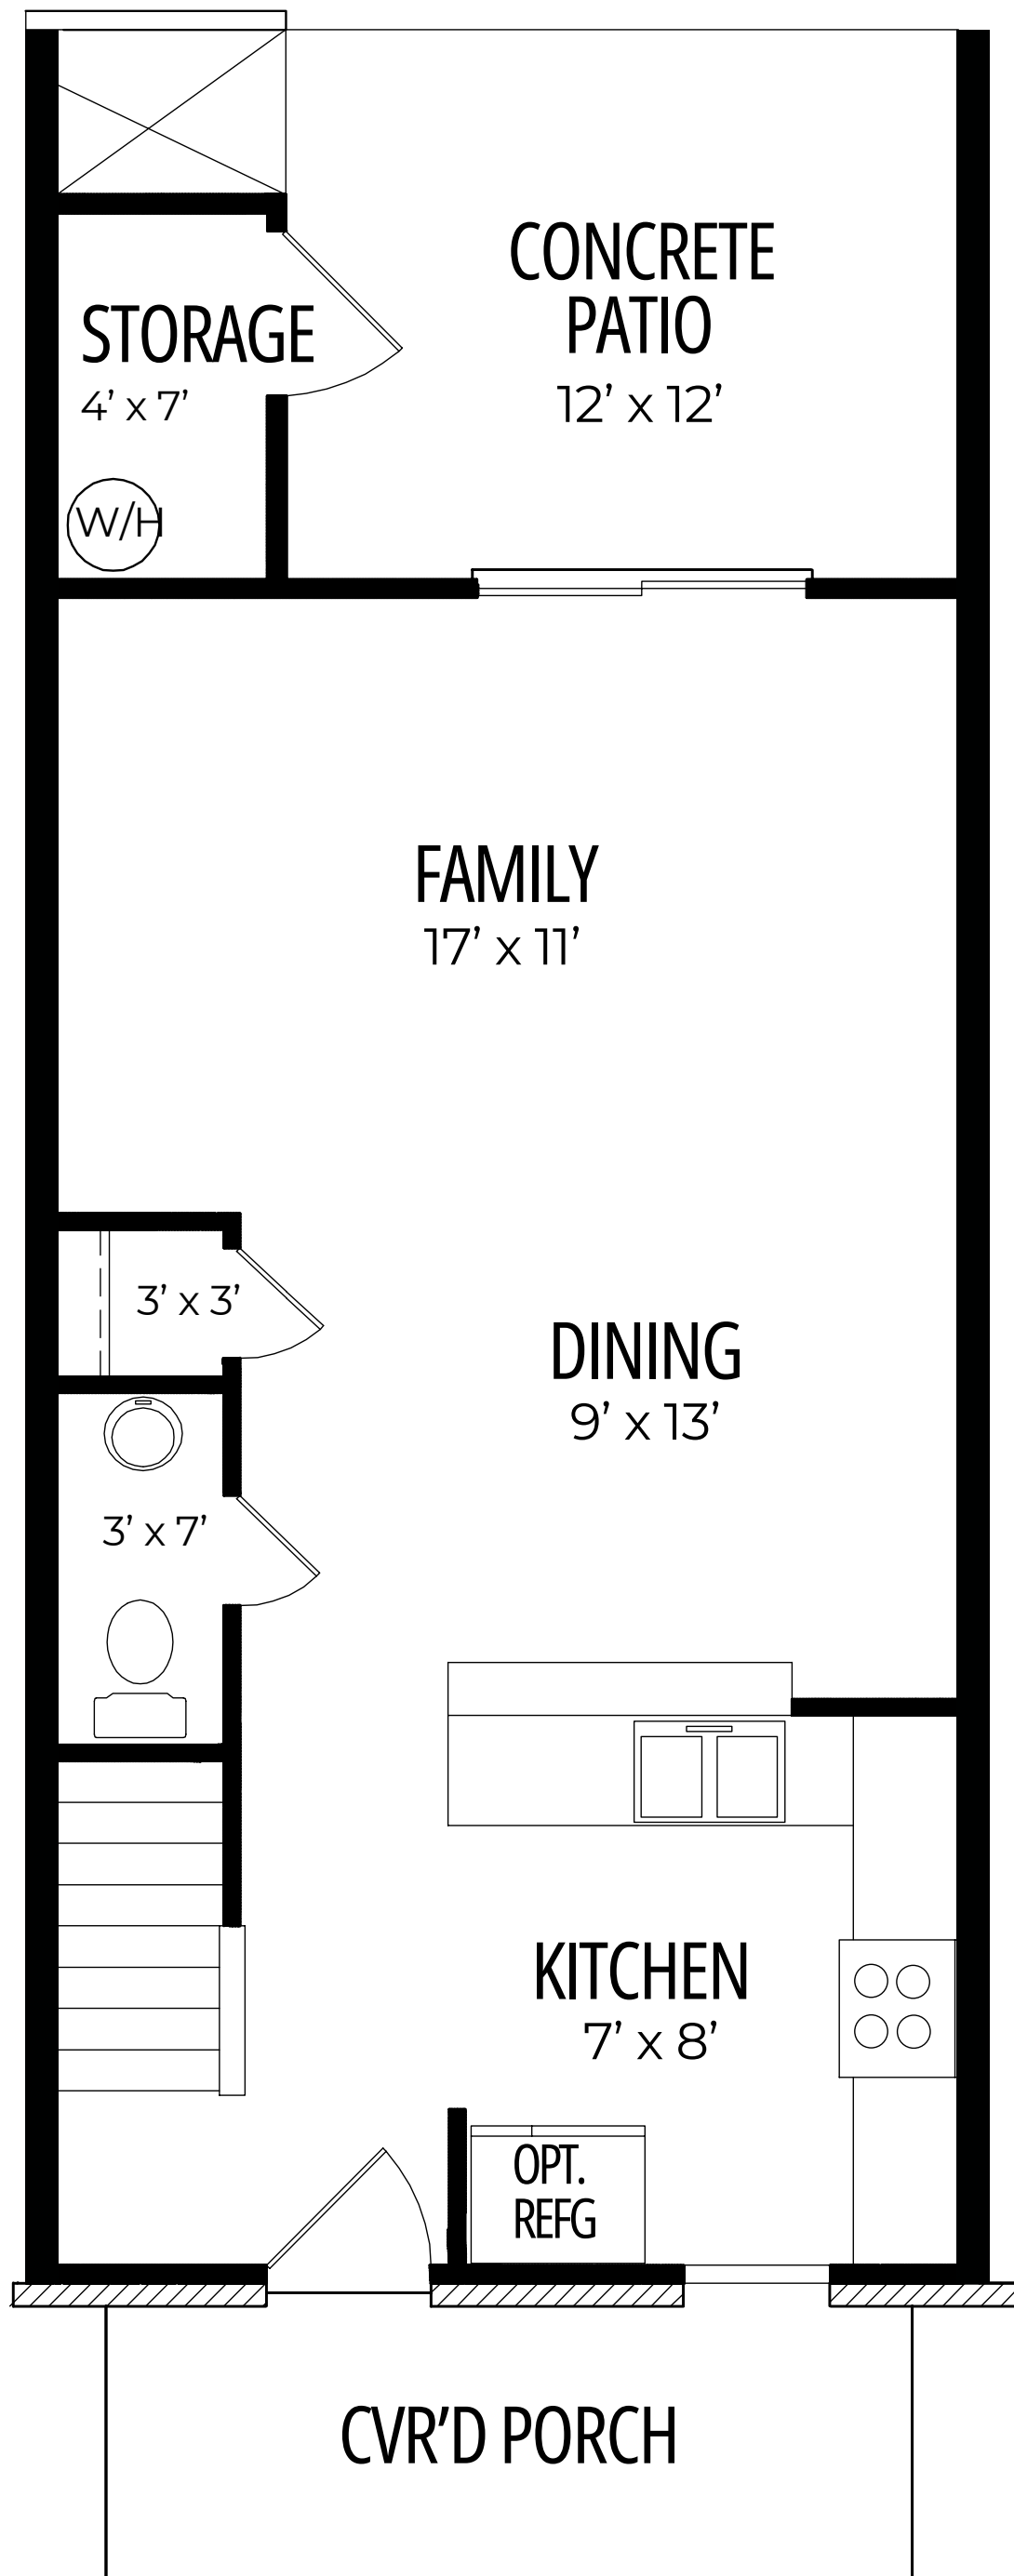

SHEPHERD

Parkview Village

2 Bedroom
2.5 Bath
1,200 sq.ft

RIVER WILD

SHEPHERD

Parkview Village

2 Bedroom
2.5 Bath
1,200 sq.ft

RIVER WILD