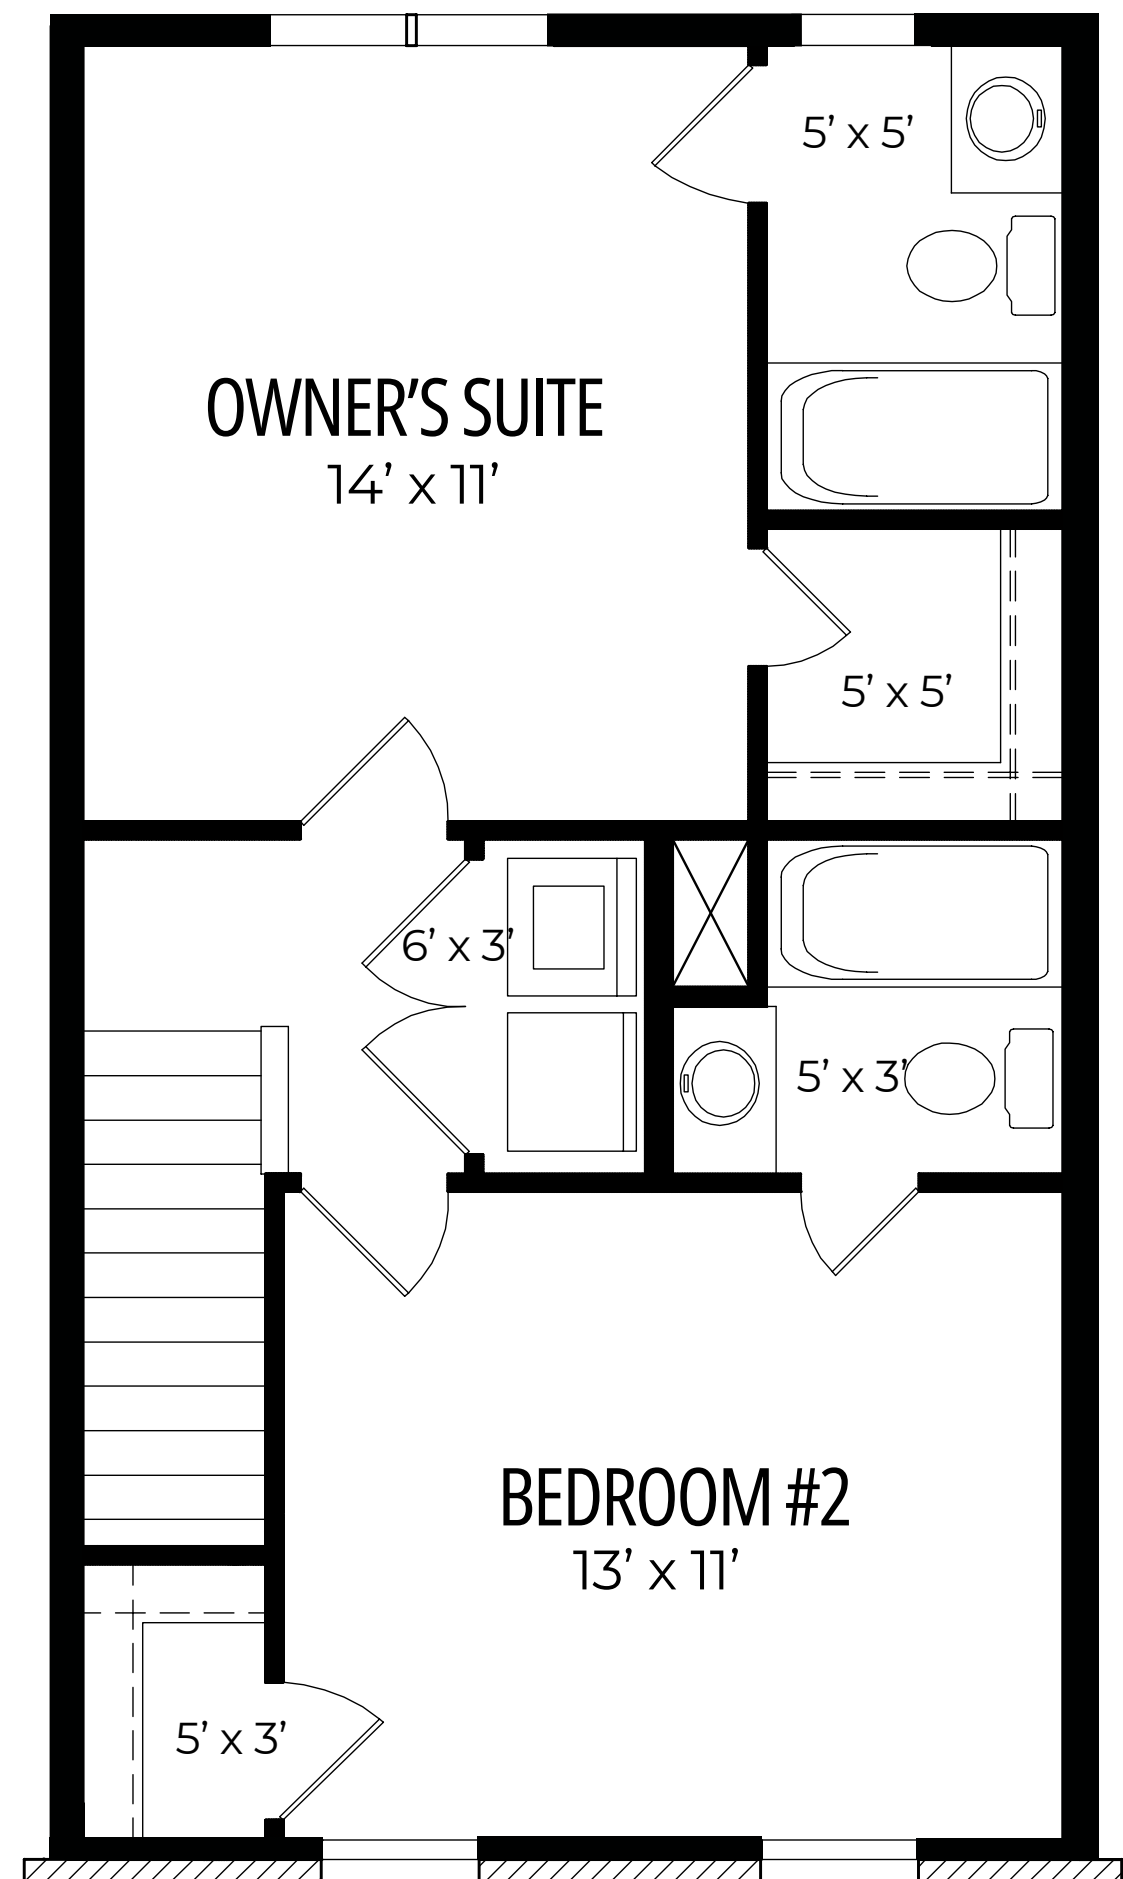

SHEPHERD

Parkview Village

2 Bedroom
2.5 Bath
1,200 sq.ft

RIVER WILD

SHEPHERD

Parkview Village

2 Bedroom
2.5 Bath
1,200 sq.ft

RIVER WILD