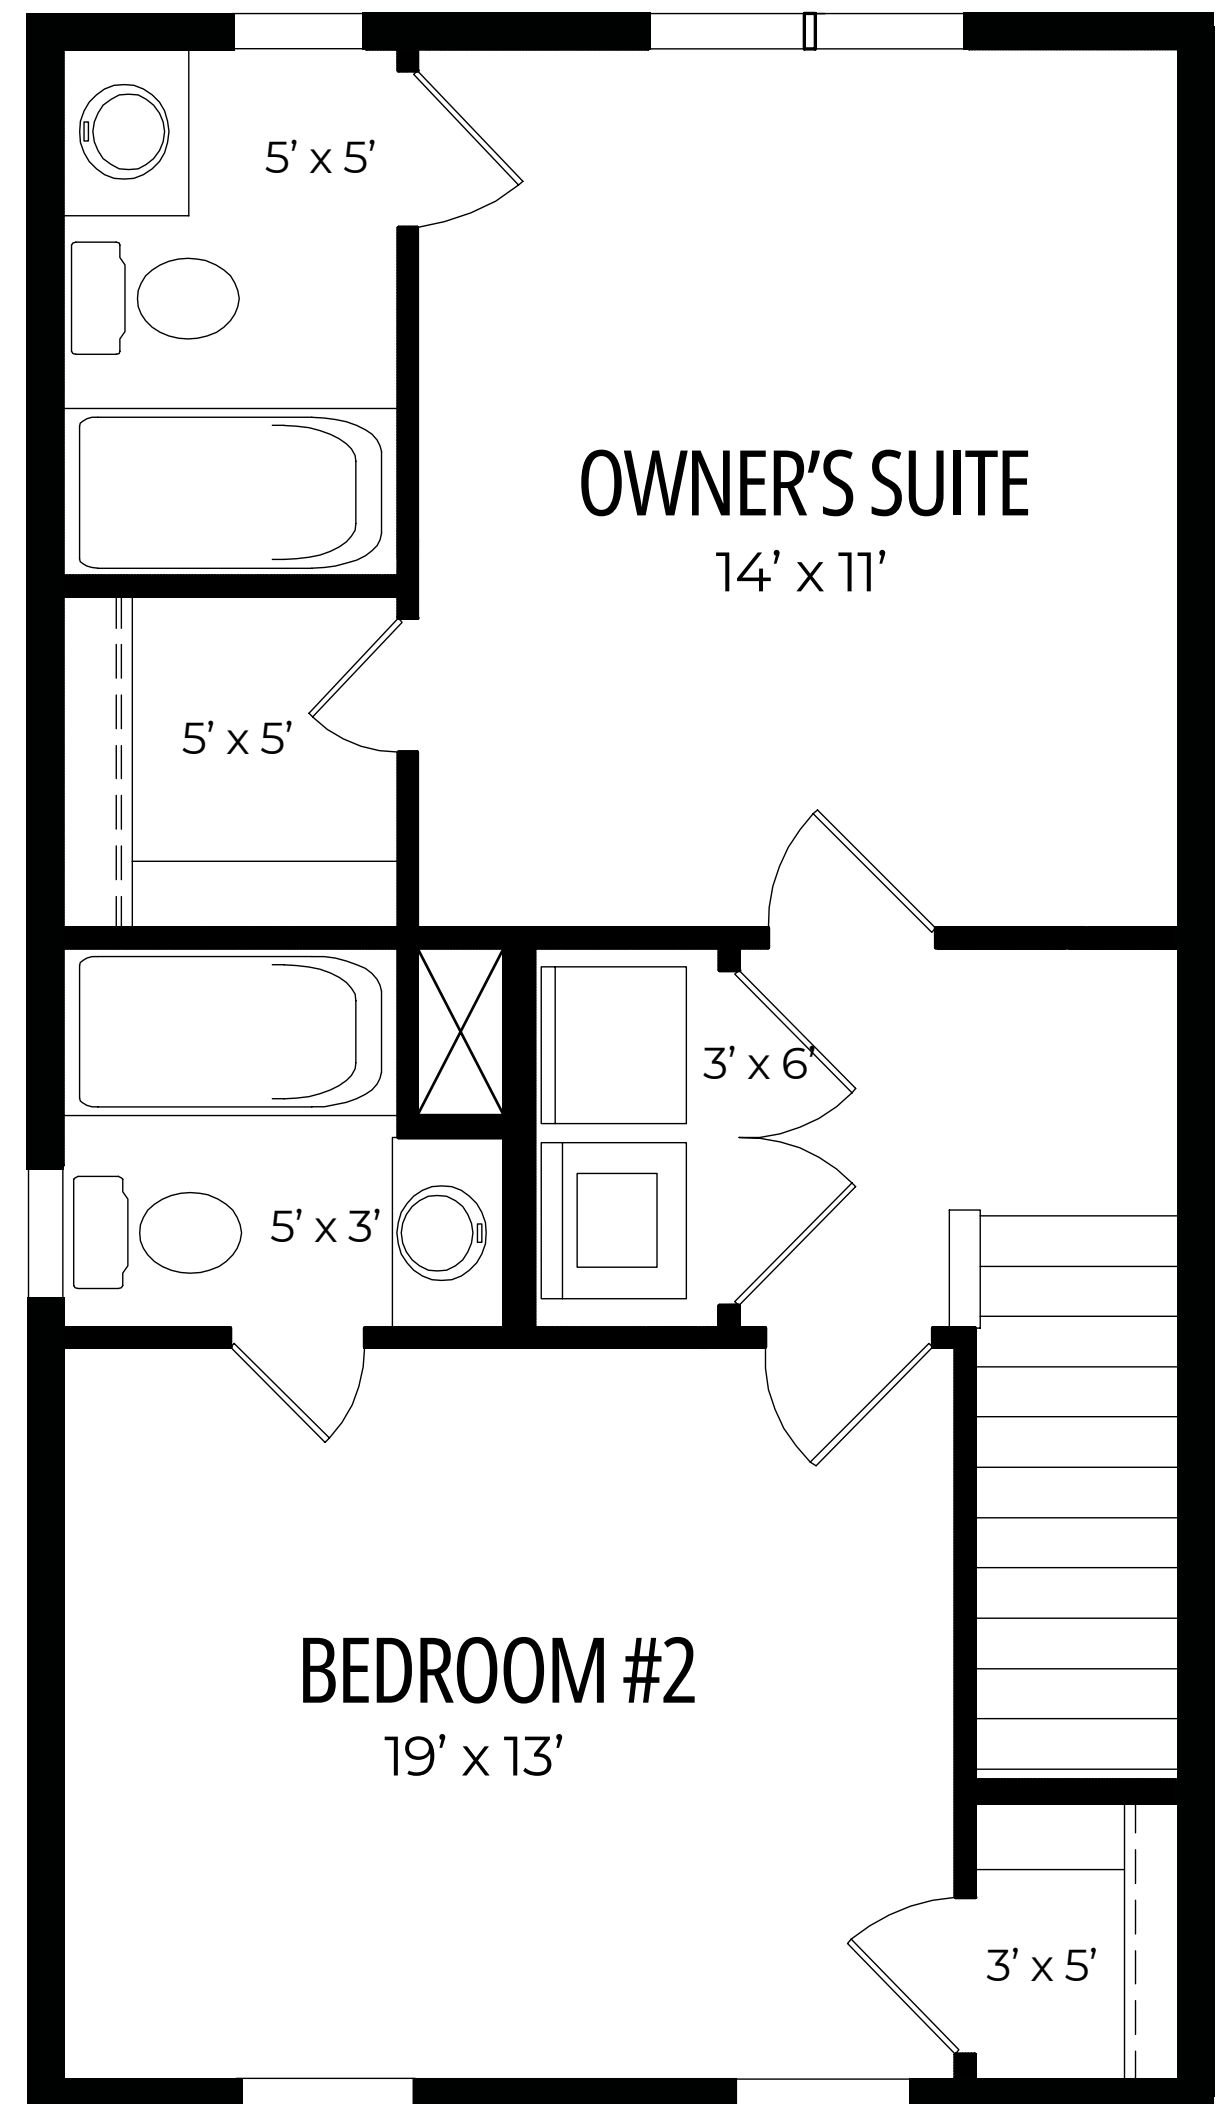

BALLARD

Parkview Village

2 Bedroom
2.5 Bath
1,200 sq.ft

RIVER WILD

BALLARD

Parkview Village

2 Bedroom
2.5 Bath
1,200 sq.ft

RIVER WILD