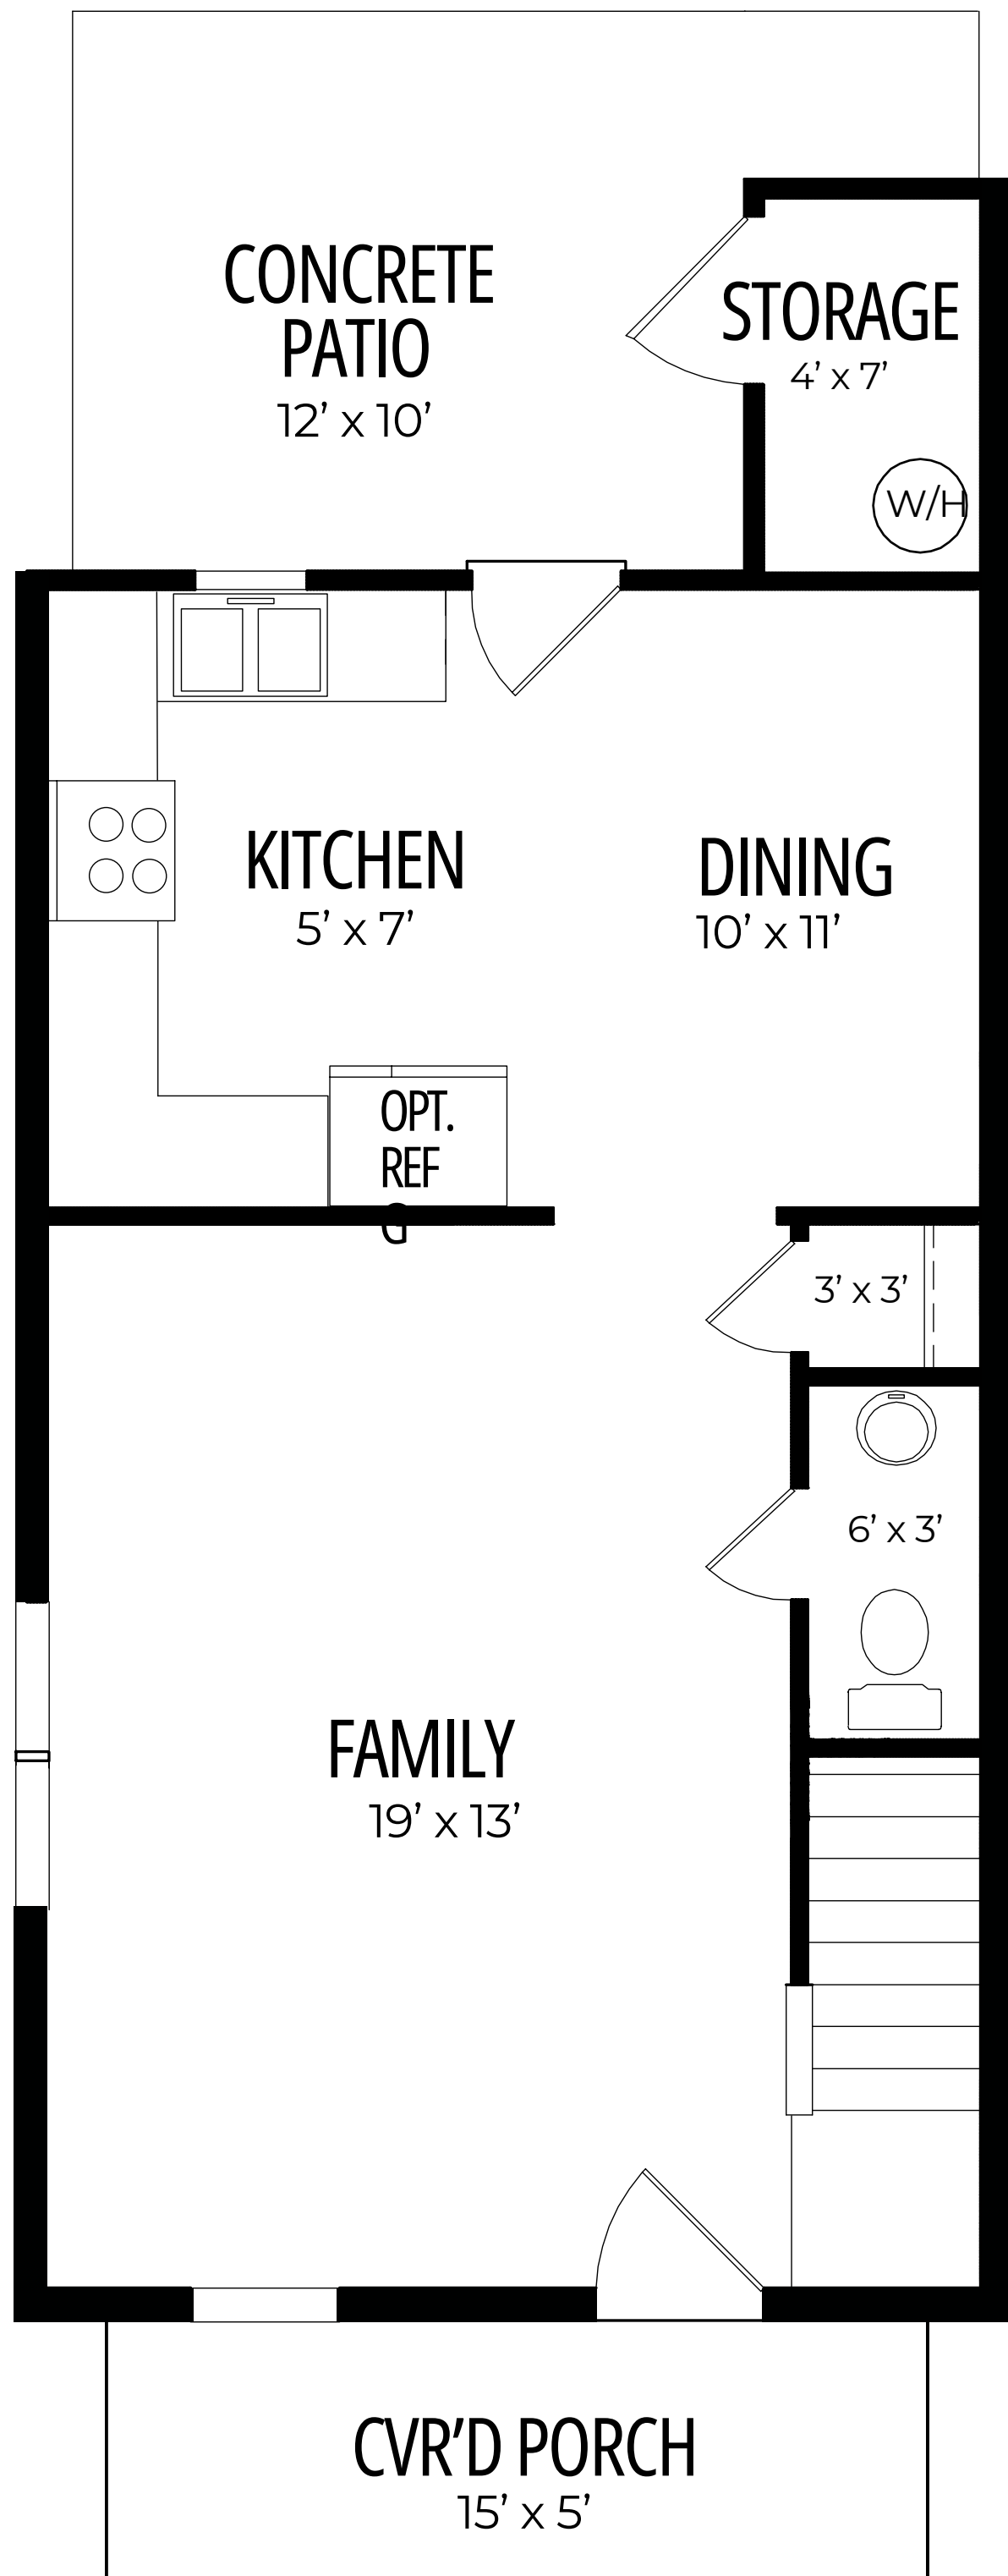

BALLARD

Parkview Village

2 Bedroom
2.5 Bath
1,200 sq.ft

RIVER WILD

BALLARD

Parkview Village

2 Bedroom
2.5 Bath
1,200 sq.ft

RIVER WILD